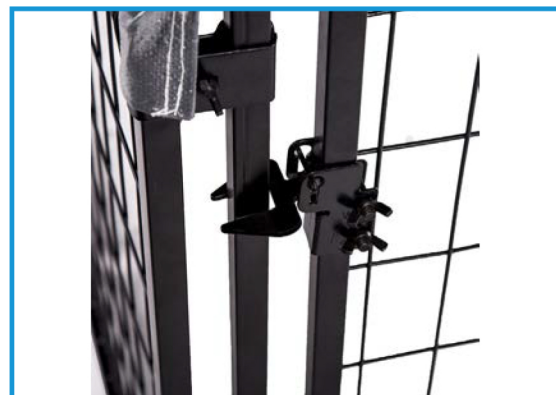

Firm and strong welds withstand
impact & durable

ESCAPE PROOF LOCK

Unique design — out of reach &
escape proof — secure pets' safety

ROOF COVER BALL BUNGEE

Firmly fasten the roof cover onto
frame for best protection