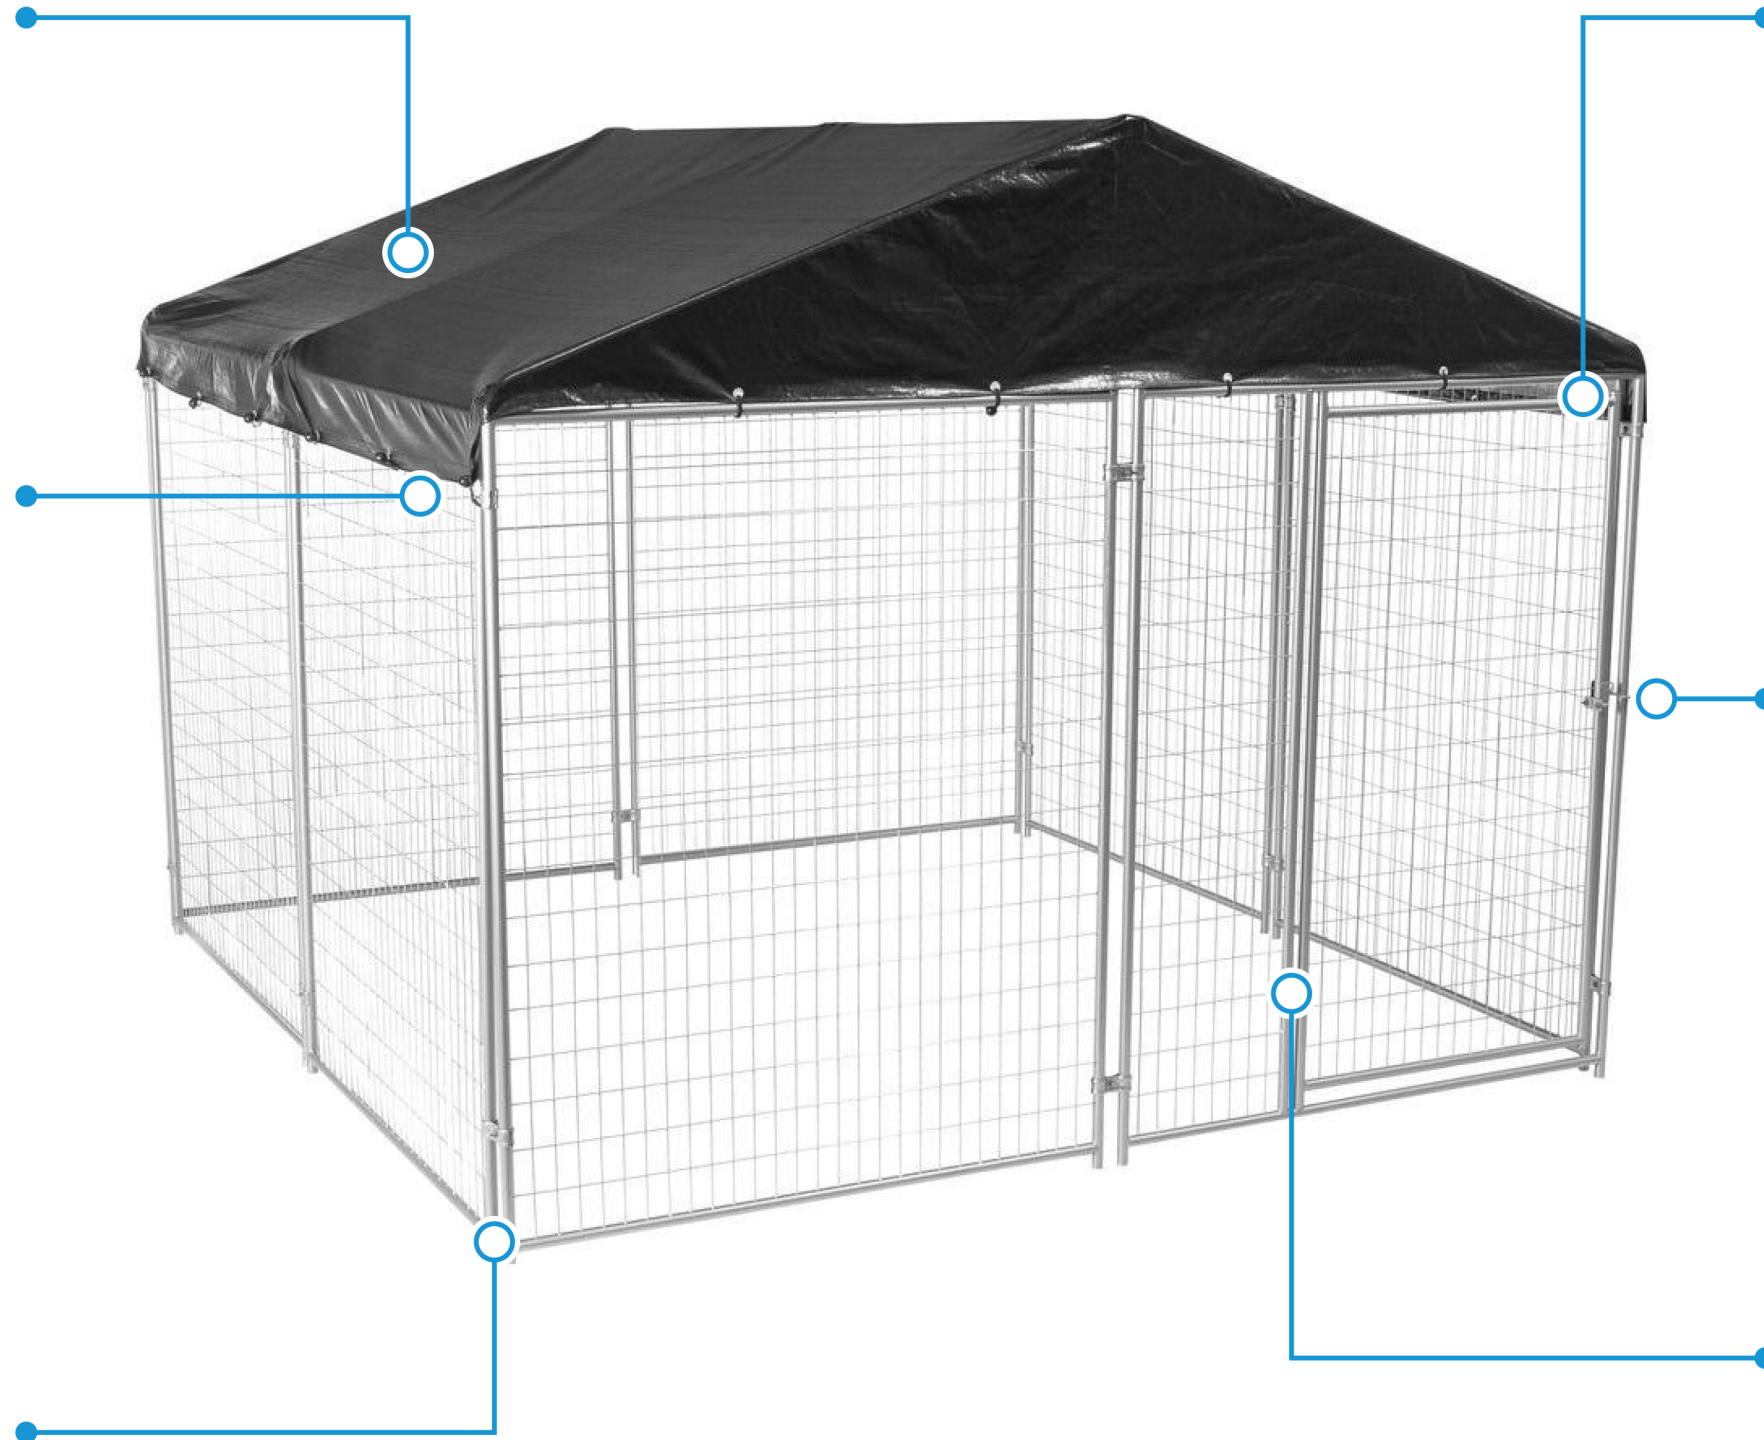

HOT DIPPED GALVANIZED

Heavy zinc coating make dog kennel enclosure durable &