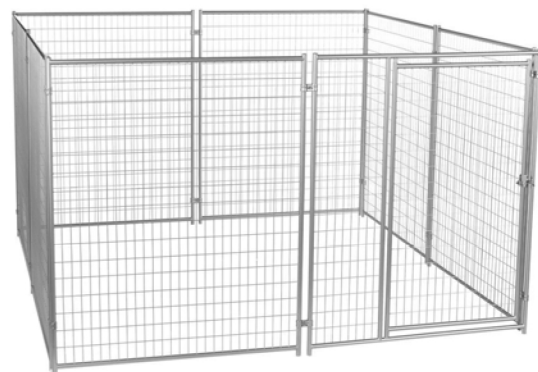

Welded Dog Kennels

The **welded kennels**, also called welded modular kennels, are most popular and widely used kennel enclosure all over the world. This modular dog kennel is designed with your dog's safety and comfort in mind.

optional non-toxic black powder coating or hot dipped galvanized surface supply durable and anti-corrosion surface. Square or round frame pipes are sturdy to withstand heavy winds and high impact. The panels have seamless welding and have no sharp edges or fixtures, making for strong and durable kennel that is simple to assemble.

Welded dog kennel has everything you want to own:

- 100% commercial grade steel frame and wire mesh for durable and corrosion resistance.
- Black color powder coating and hot dipped galvanized surface for choice.
- Heavy duty steel frame supplies strong and firm structure for pet safety.
- Quick connect frame and kennel gate make it easy assembling within half hour.
- 1" raised legs are easy cleaning and keep dry and clean environment.
- Waterproof covers secure pets from burning suns, rains and snows.

Product Specifications

- **Material:** hot dipped galvanized & powder coating steel frame and steel wires.
- **Wire diameter:** 8 gauge, 11 gauge, 12 gauge
- **Mesh opening:** 2" × 4".
- **Round tube diameter:** 1.25".
- **Square tube diameter:** 0.8" × 0.8", 1.1" × 1.1"
- **Available height:** 4', 6'.
- **Available length:** 4', 5', 8', 10'.
- **Available width:** 4', 5', 10'.