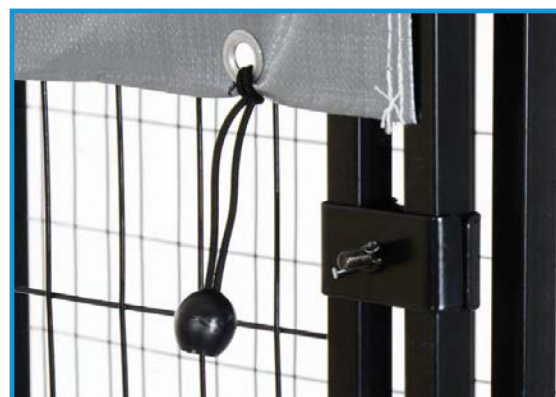

STRONG WELDED STRUCTURE

Firm and strong welds withstand
impact & durable