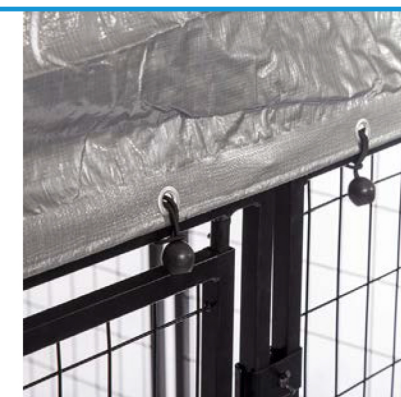

optional non-toxic black powder coating or hot dipped galvanized surface supply durable and anti-corrosion surface. Square or round frame pipes are sturdy to withstand heavy winds and high impact. The panels have seamless welding and have no sharp edges or fixtures, making for strong and durable kennel that is simple to assemble.

Welded dog kennel has everything you want to own:

- 100% commercial grade steel frame and wire mesh for durable and corrosion resistance.
- Black color powder coating and hot dipped galvanized surface for choice.
- Heavy duty steel frame supplies strong and firm structure for pet safety.
- Quick connect frame and kennel gate make it easy assembling within half hour.
- 1" raised legs are easy cleaning and keep dry and clean environment.
- Waterproof covers secure pets from burning suns, rains and snows.

Firm and strong welds withstand
impact & durable

ESCAPE PROOF LOCK

Unique design — out of reach &
escape proof — secure pets' safety

ROOF COVER BALL BUNGEE

Firmly fasten the roof cover onto
frame for best protection