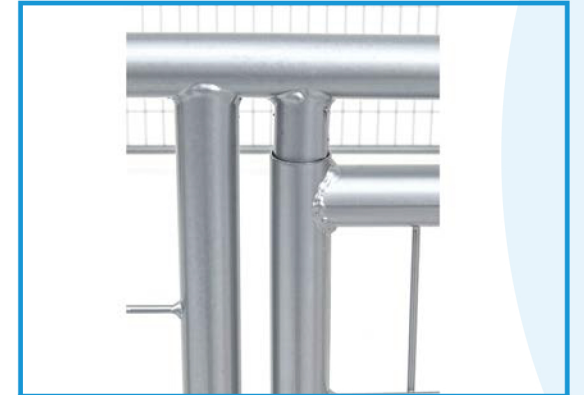

FIRM FASTENING

Sturdy ball bungee fasten the roof cover firmly onto frame

FULL WELDING

Full welding technology supplies strong structure to withstand high impact

HOT DIPPED GALVANIZED

Heavy zinc coating make dog kennel enclosure durable &